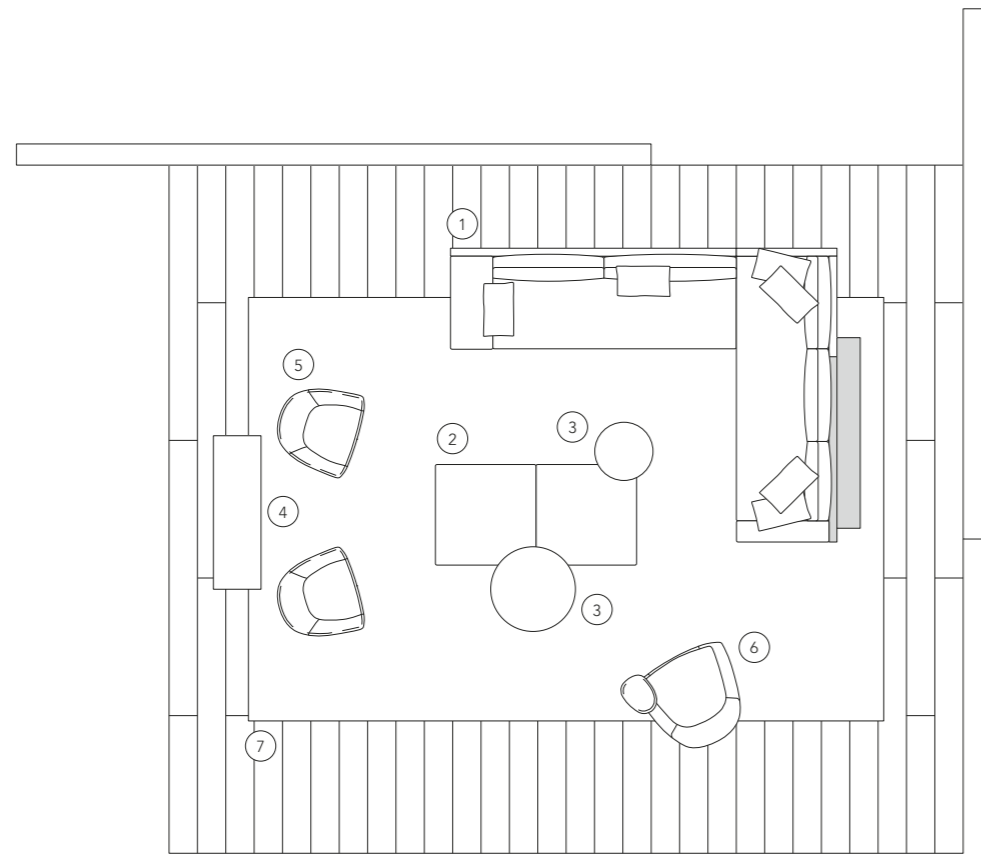

SOLUTION 07|A

① Mondrian divano 3650 x 2775 p 950 - tessuto sfoderabile Chios 1 bianco, cuscini Chios 1 bianco e Zante 10 nero, accessori olmo nero, piedini brown nickel lucido	Mondrian sofa 143 5/8" x 109 1/4" d 37 1/2" - removable fabric Chios 1 bianco, cushions Chios 1 bianco and Zante 10 nero, black elm accessories, glossy brown nickel feet
② Mondrian pouf 950-950 p 950 - pelle sfoderabile Nabuk intrecciata 2 tortora, piedini brown nickel lucido	Mondrian pouf 37 1/2"-37 1/2" d 37 1/2" - removable woven leather Nabuk 2 tortora, glossy brown nickel feet
③ Mondrian tavolini Ø 800 h 380 - piano olmo nero, gambe brown nickel lucido Ø 550 h 480 - piano marmo lucido Noir Saint Laurent, gambe brown nickel lucido	Mondrian coffee tables Ø 31 1/2" h 15" - black elm top, glossy brown nickel legs Ø 21 5/8" h 19" - glossy marble Noir Saint Laurent top, glossy brown nickel legs
④ Mondrian consolle 1450 x 450 h 480 - piano marmo lucido Noir Saint Laurent, gambe brown nickel lucido	Mondrian console 57" x 17 3/4" h 19" - glossy marble Noir Saint Laurent top, glossy brown nickel legs
⑤ Mad Chair poltrone l 810 p 770 h 700 - velluto sfoderabile Persia 1401 oliva, gambe rovere cenere	Mad Chair armchairs l 31 7/8" d 30 1/4" h 27 1/2" - removable velvet Persia 1401 oliva, cenere oak legs
⑥ Mad King poltrona l 920 p 890 h 1080 - scocca esterna pelle Soft 6 cemento, scocca interna tessuto Argo 1005 cemento, gambe e vassoio rovere cenere	Mad King armchair l 36 1/4" d 35" h 42 1/2" - outer body leather Soft 6 cemento, internal body fabric Argo 1005 cemento, cenere oak legs and tray
⑦ Dama tappeto 6000 x 4000 (misura speciale a richiesta) trama cotone, vello lana e bamboo silk	Dama carpet 236" x 157 1/2" (special size on request) cotton weave, fur wool and bamboo silk