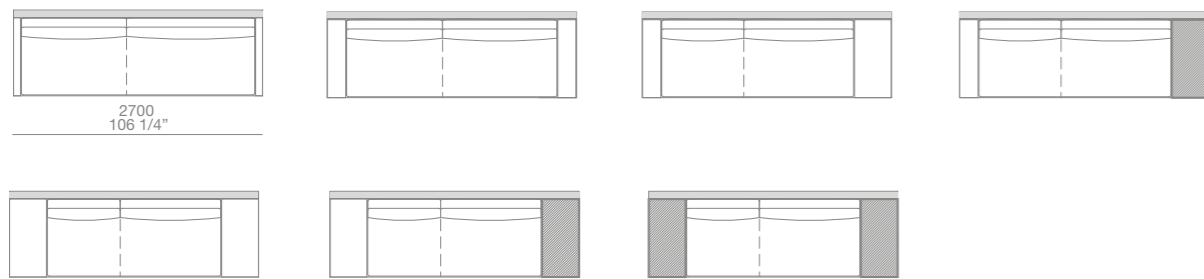

larghezza mm 2700 - schienali tessuto o pelle / width 106 1/4" - fabric or leather backs