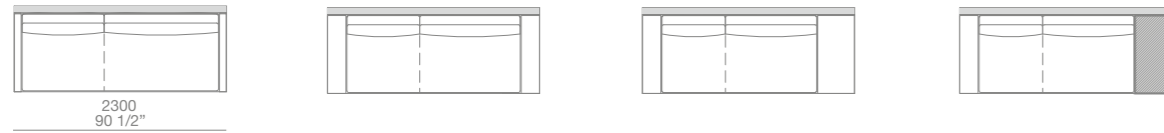

larghezza mm 2300 - schienali tessuto o pelle / width 90 1/2" - fabric or leather backs