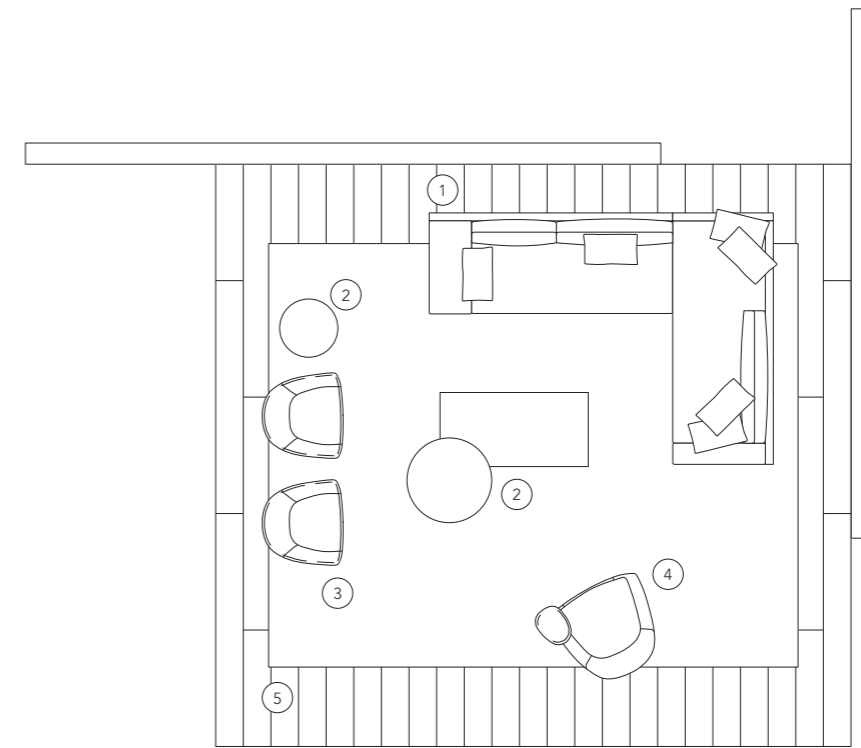

SOLUTION 07|B

① Mondrian divano 3250 x 2375 p 950 - tessuto sfoderabile Chios 1 bianco, cuscini Chios 1 bianco e Zante 10 nero, piedini brown nickel lucido	Mondrian sofa 128" x 93 1/2" d 37 1/2" - removable fabric Chios 1 bianco, cushions Chios 1 bianco and Zante 10 nero, glossy brown nickel feet
② Mondrian tavolini 1400 x 700 h 380 - piano marmo lucido Noir Saint Laurent, gambe brown nickel lucido Ø 800 h 380 - piano olmo nero, gambe brown nickel lucido Ø 550 h 480 - piano marmo lucido Noir Saint Laurent, gambe brown nickel lucido	Mondrian coffee tables 55" x 27 1/2" h 15" - glossy marble Noir Saint Laurent top, glossy brown nickel legs Ø 31 1/2" h 15" - black elm top, glossy brown nickel legs Ø 21 5/8" h 19" - glossy marble Noir Saint Laurent top, glossy brown nickel legs
③ Mad Chair poltrone l 810 p 770 h 700 - velluto sfoderabile Persia 1401 oliva, gambe rovere cenere	Mad Chair armchairs l 31 7/8" d 30 1/4" h 27 1/2" - removable velvet Persia 1401 oliva, cenere oak legs
④ Mad King poltrona l 920 p 890 h 1080 - scocca esterna pelle Soft 6 cemento, scocca interna tessuto Argo 1005 cemento, gambe e vassoio rovere cenere	Mad King armchair l 36 1/4" d 35" h 42 1/2" - outer body leather Soft 6 cemento, internal body fabric Argo 1005 cemento, cenere oak legs and tray
⑤ Dama tappeto 5000 x 4000 (misura speciale a richiesta) trama cotone, vello lana e bamboo silk	Dama carpet 196 7/8" x 157 1/2" (special size on request) cotton weave, fur wool and bamboo silk