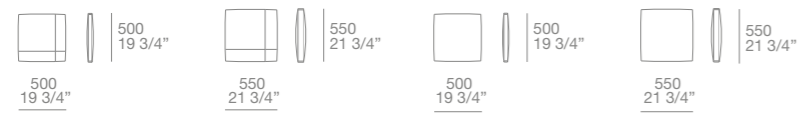

CUSCINI / CUSHIONS

lavorazione a croce in tessuto Persia
cross insert in fabric Persia

POGGIATESTA / HEADREST

DIVANI FISSI SX-DX / LT-RT FIXED SOFAS

larghezza mm 2300 - schienali legno con mensole / width 90 1/2"- wooden backs with shelves